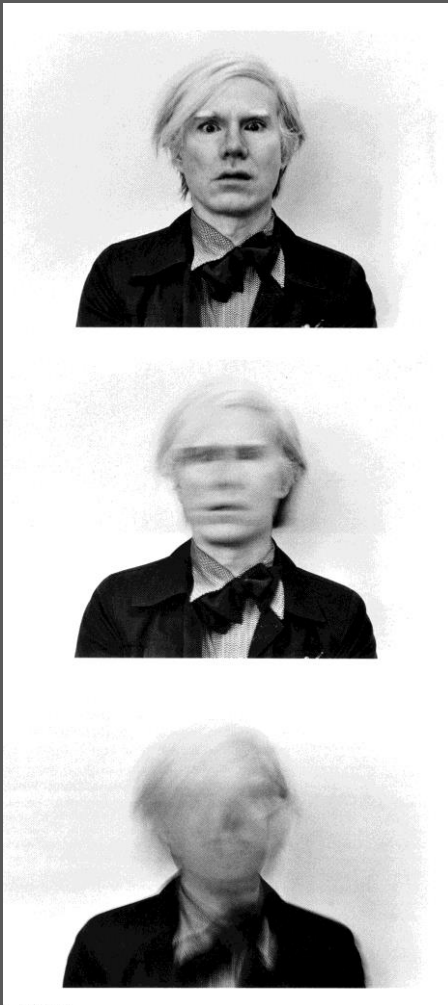

THE ABSTRACT IMAGE

OBSERVING LIGHT

PHO100 2020

Fox Talbot Lacock Abbey

22

Fox Talbot Rosamond

Jean Bernard Leon Foucault, 'Spectre solaire', 1844, daguerreotype

Charles Lindsay

26-50

Edward Weston 1930

Edward Weston
Pepper No. 30
1930

Walker Evans
Workmen Hauling Damaged Sign New York City 1930

Walker Evans
Penny Picture Display,
Savannah - 1936

Walker Evans: *Signs*, New York City, 1928

Thomas Ruff JPEG

LIVING SCULPTURES

Photography – Performance - Sculpture

PHO100 2020

Man Ray Marcel Duchamp

Fish out of water (C) 2017

Destiny Deacon

Destiny Deacon
Fish out of Water, 2017

Ken Unsworth, 'Five secular settings for sculpture as ritual and', 1975

78

79

80

81

82

83

Andy Warhol Self Portrait (slow motion camera)