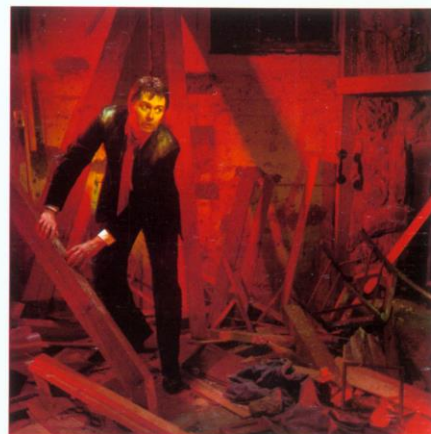

26-50

Edward Weston 1930

Edward Weston
Pepper No. 30
1930

Walker Evans
Workmen Hauling Damaged Sign New York City 1930

Walker Evans
Penny Picture Display,
Savannah - 1936

Walker Evans: *Signs*, New York City, 1928

Thomas Ruff JPEG

LIVING SCULPTURES

Photography – Performance - Sculpture

PHO100 2020

Man Ray Marcel Duchamp

Fish out of water (C) 2017

Destiny Deacon

Destiny Deacon
Fish out of Water, 2017

Ken Unsworth, 'Five secular settings for sculpture as ritual and', 1975

78

79

80

81

82

83

Andy Warhol Self Portrait (slow motion camera)