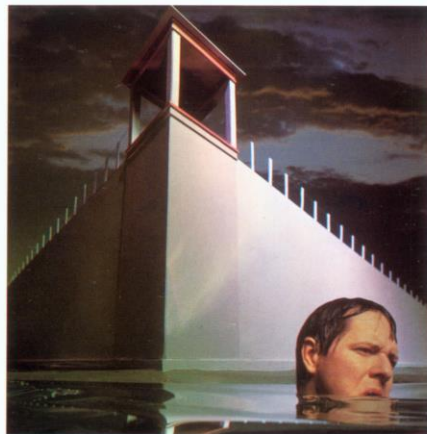

26-50

Edward Weston 1930

Edward Weston
Pepper No. 30
1930

Walker Evans
Workmen Hauling Damaged Sign New York City 1930

Walker Evans
Penny Picture Display,
Savannah - 1936

Walker Evans: *Signs*, New York City, 1928

Thomas Ruff JPEG

LIVING SCULPTURES

Photography – Performance - Sculpture

PHO100 2020

Man Ray Marcel Duchamp

Fish out of water (C) 2017

Destiny Deacon

Destiny Deacon
Fish out of Water, 2017

Ken Unsworth, 'Five secular settings for sculpture as ritual and', 1975

78

79

80

81

82

83

Andy Warhol Self Portrait (slow motion camera)