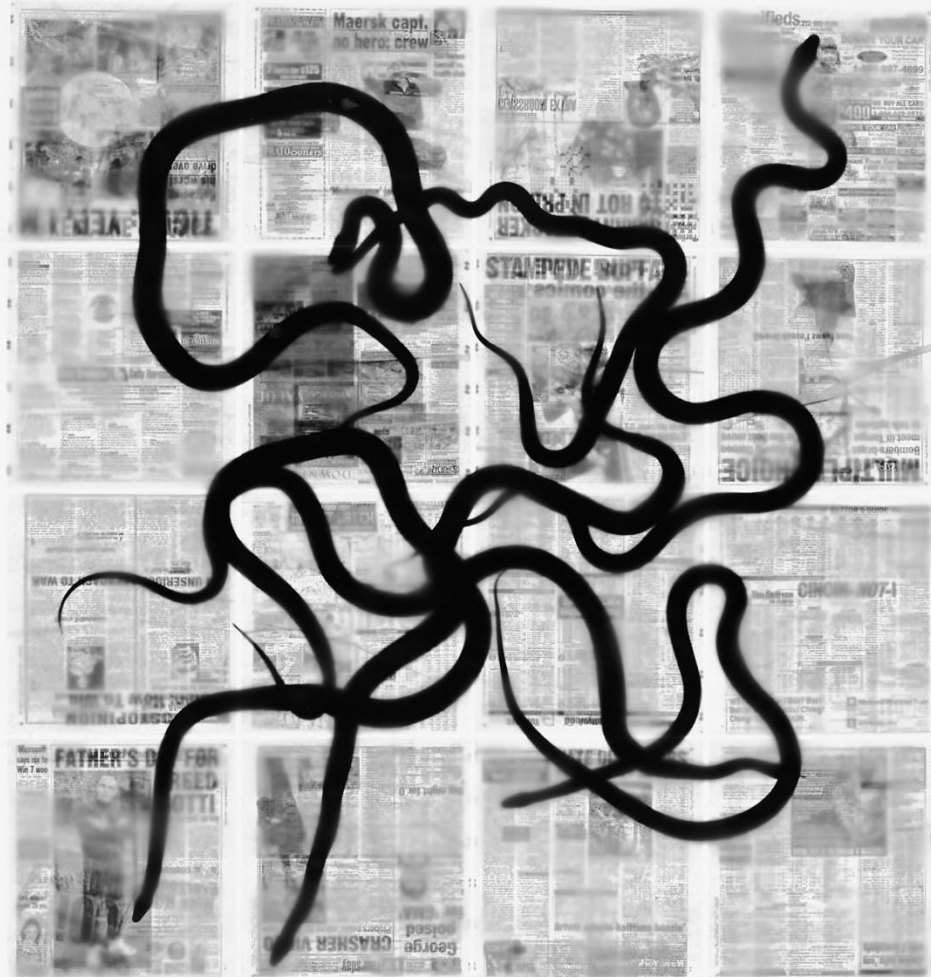

Adam Fuss

Photogram