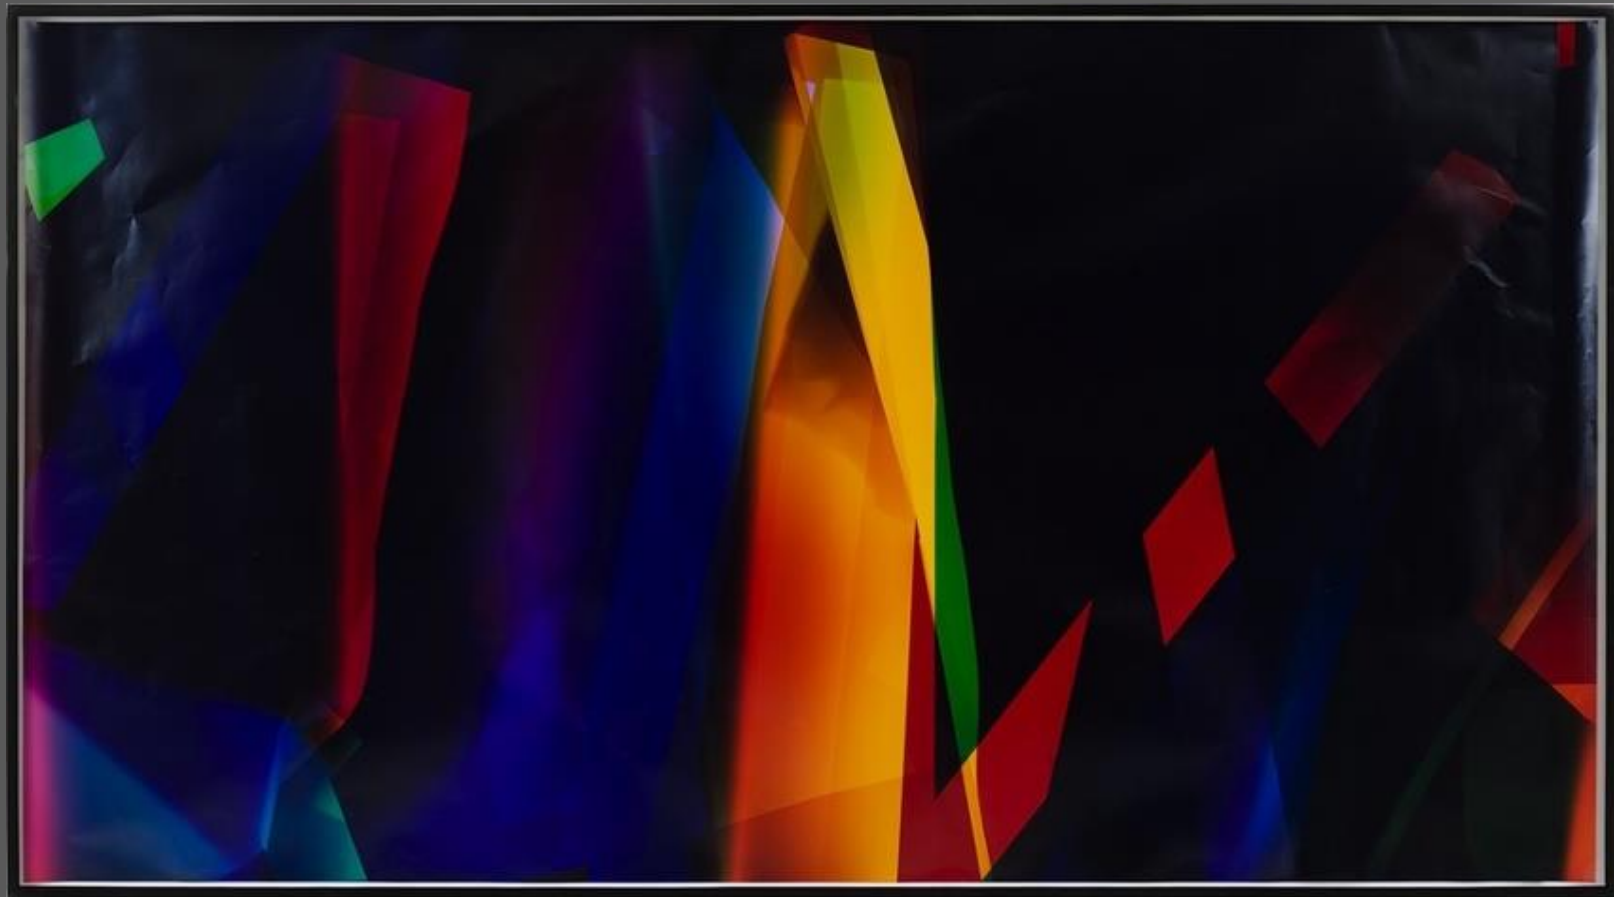

Thomas Ruff JPEG

Walead Beshty